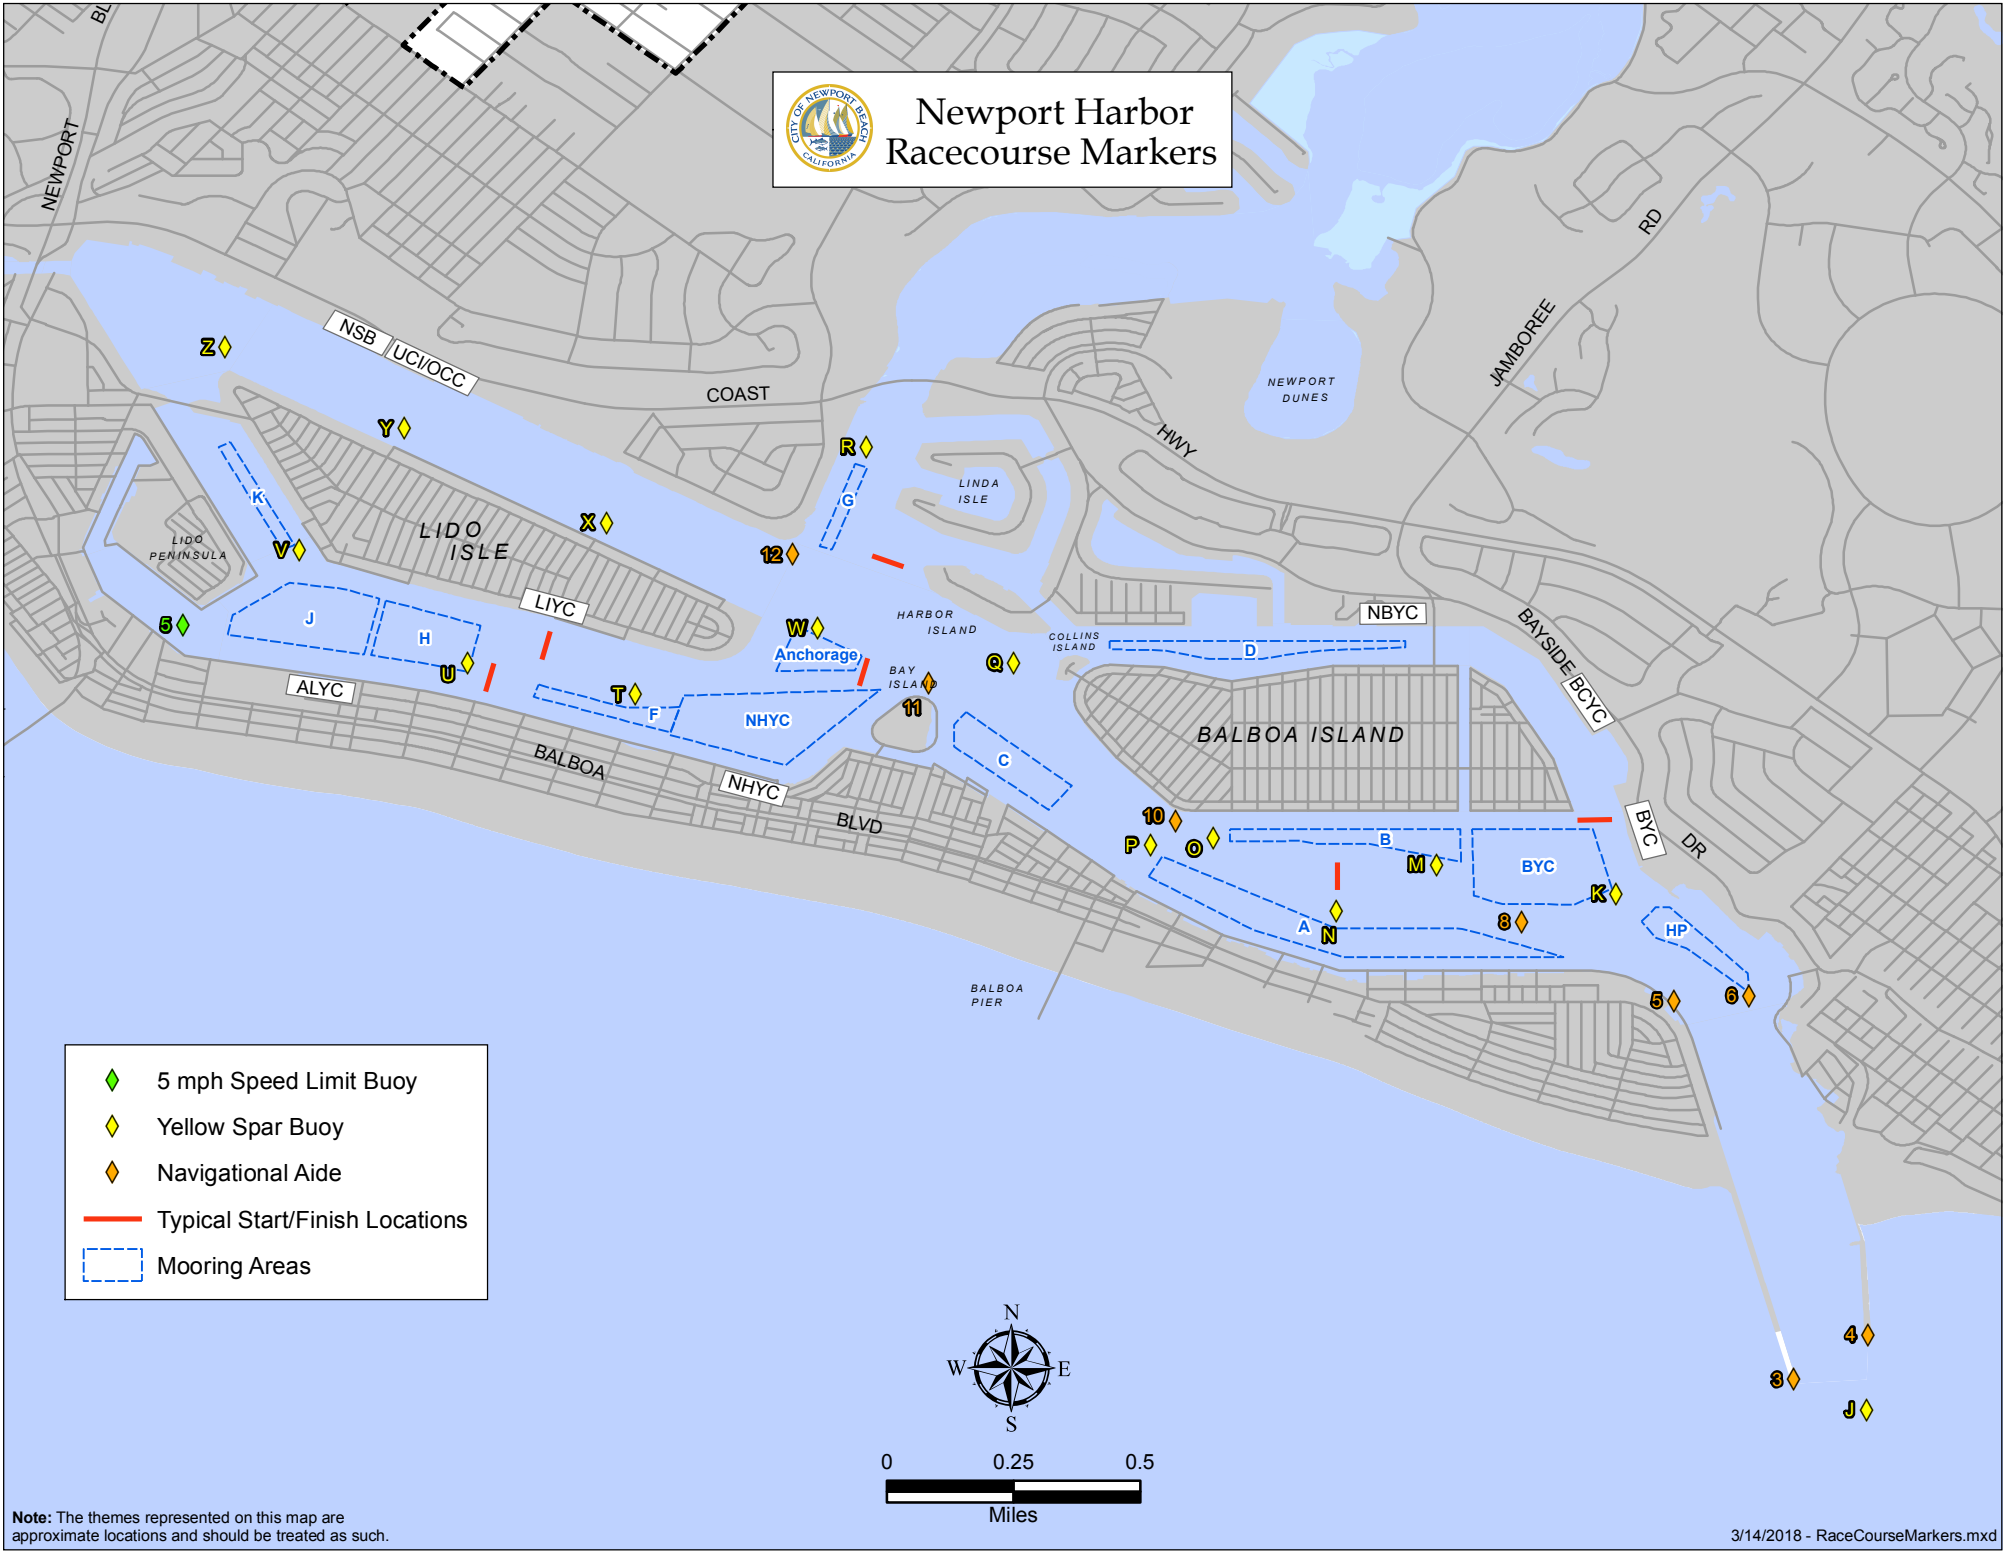

Newport Harbor Racecourse Markers

-  5 mph Speed Limit Buoy
-  Yellow Spar Buoy
-  Navigational Aide
-  Typical Start/Finish Locations
-  Mooring Areas

Note: The themes represented on this map are approximate locations and should be treated as such.